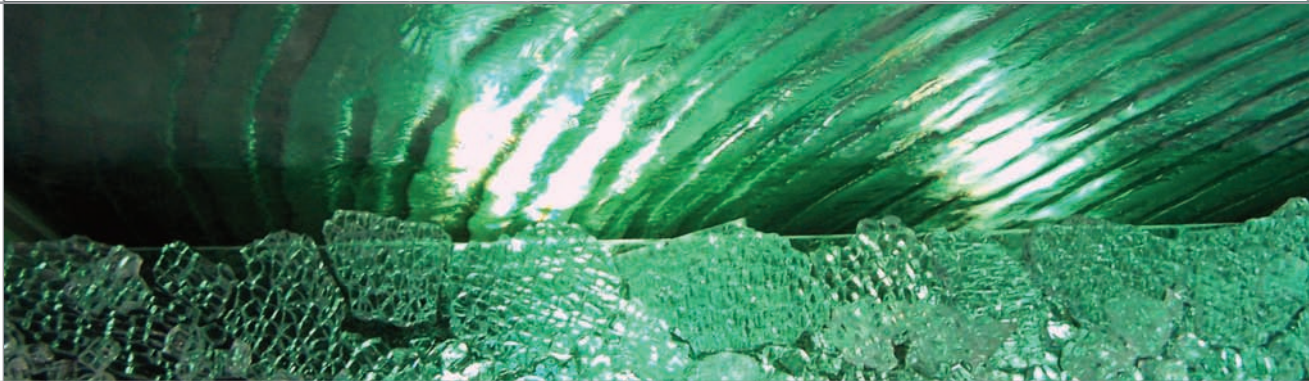

PRODUCTS: VISUAL WATER WALLS™

VISUAL WATER WALLS™

An elegant water feature at your place of business will dazzle your clients and set you apart from your competition. Lumical's Visual Water Walls™ is the elite provider of LED lit water features in Orlando. Your Visual Water Wall™ will be custom designed and manufactured specifically for you.

Lumical creates contemporary LED lit water features, fountains, and sculptures for public and private locations worldwide. Illustrating the natural elegance of water as an art form, our creations have become renowned for their refined sophistication. With each project, our clients have come to rely on our creative and timeless designs, innovative engineering, quality workmanship, and attention to detail that have become our hallmark over years of experience.

SPECIFICATION:

standard size for the frame 43 3/4" W X 96" H

Glass - 85 3/4" H X 36 3/4" W.

Custom sizes available

FRAME

BASIN

LED: RED
GREEN
BLUE
GOLD
WHITE
RGB

WATER WALL