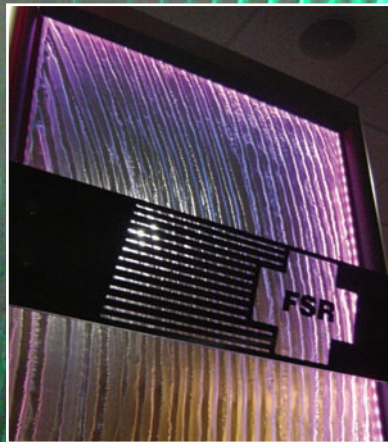

PRODUCTS: VISUAL WATER WALLS™

VISUAL WATER WALLS™

An elegant water feature at your place of business will dazzle your clients and set you apart from your competition. Lumical's Visual Water Walls™ is the elite provider of LED lit water features in Orlando. Your Visual Water Wall™ will be custom designed and manufactured specifically for you.

Lumical creates contemporary LED lit water features, fountains, and sculptures for public and private locations worldwide. Illustrating the natural elegance of water as an art form, our creations have become renowned for their refined sophistication. With each project, our clients have come to rely on our creative and timeless designs, innovative engineering, quality workmanship, and attention to detail that have become our hallmark over years of experience.

SPECIFICATION:

standard size for the frame 43 3/4" W X 96" H

Glass - 85 3/4" H X 36 3/4" W.

Custom sizes available

FRAME

BASIN

LED: RED
GREEN
BLUE
GOLD
WHITE
RGB

WATER WALL