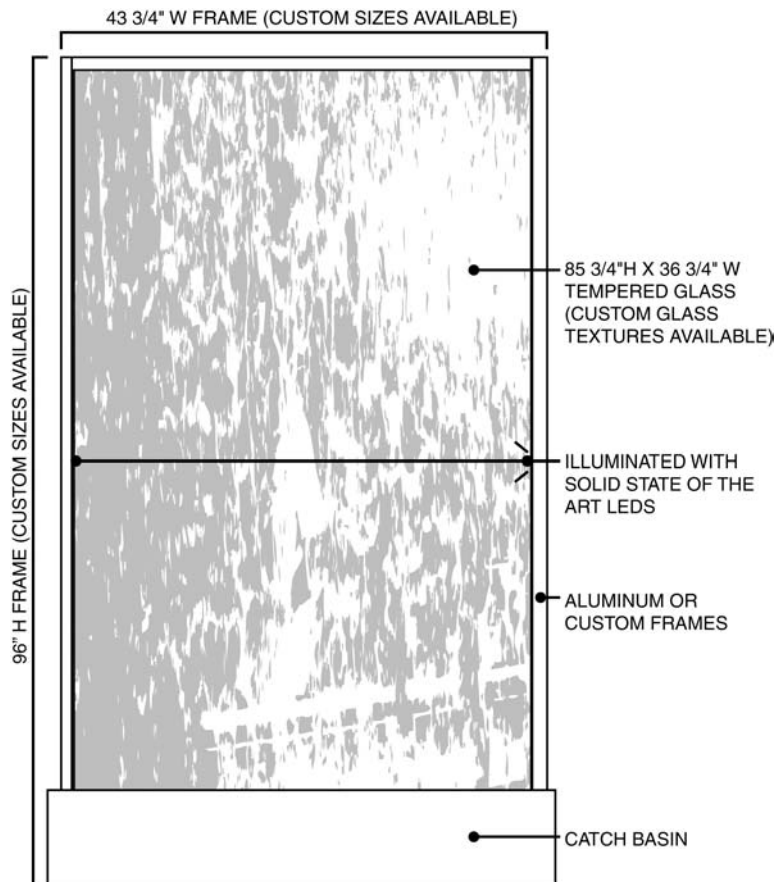

PRODUCTS: VISUAL WATER WALLS™

VISUAL WATER WALLS™

An elegant water feature at your place of business will dazzle your clients and set you apart from your competition. Lumical's Visual Water Walls™ is the elite provider of LED lit water features in Orlando. Your Visual Water Wall™ will be custom designed and manufactured specifically for you.

SPECIFICATION:

standard size for the frame 43 3/4" W X 96" H

Glass - 85 3/4" H X 36 3/4" W.

Custom sizes available

FRAME

BASIN

LED: RED
GREEN
BLUE
GOLD
WHITE
RGB

WATER WALL